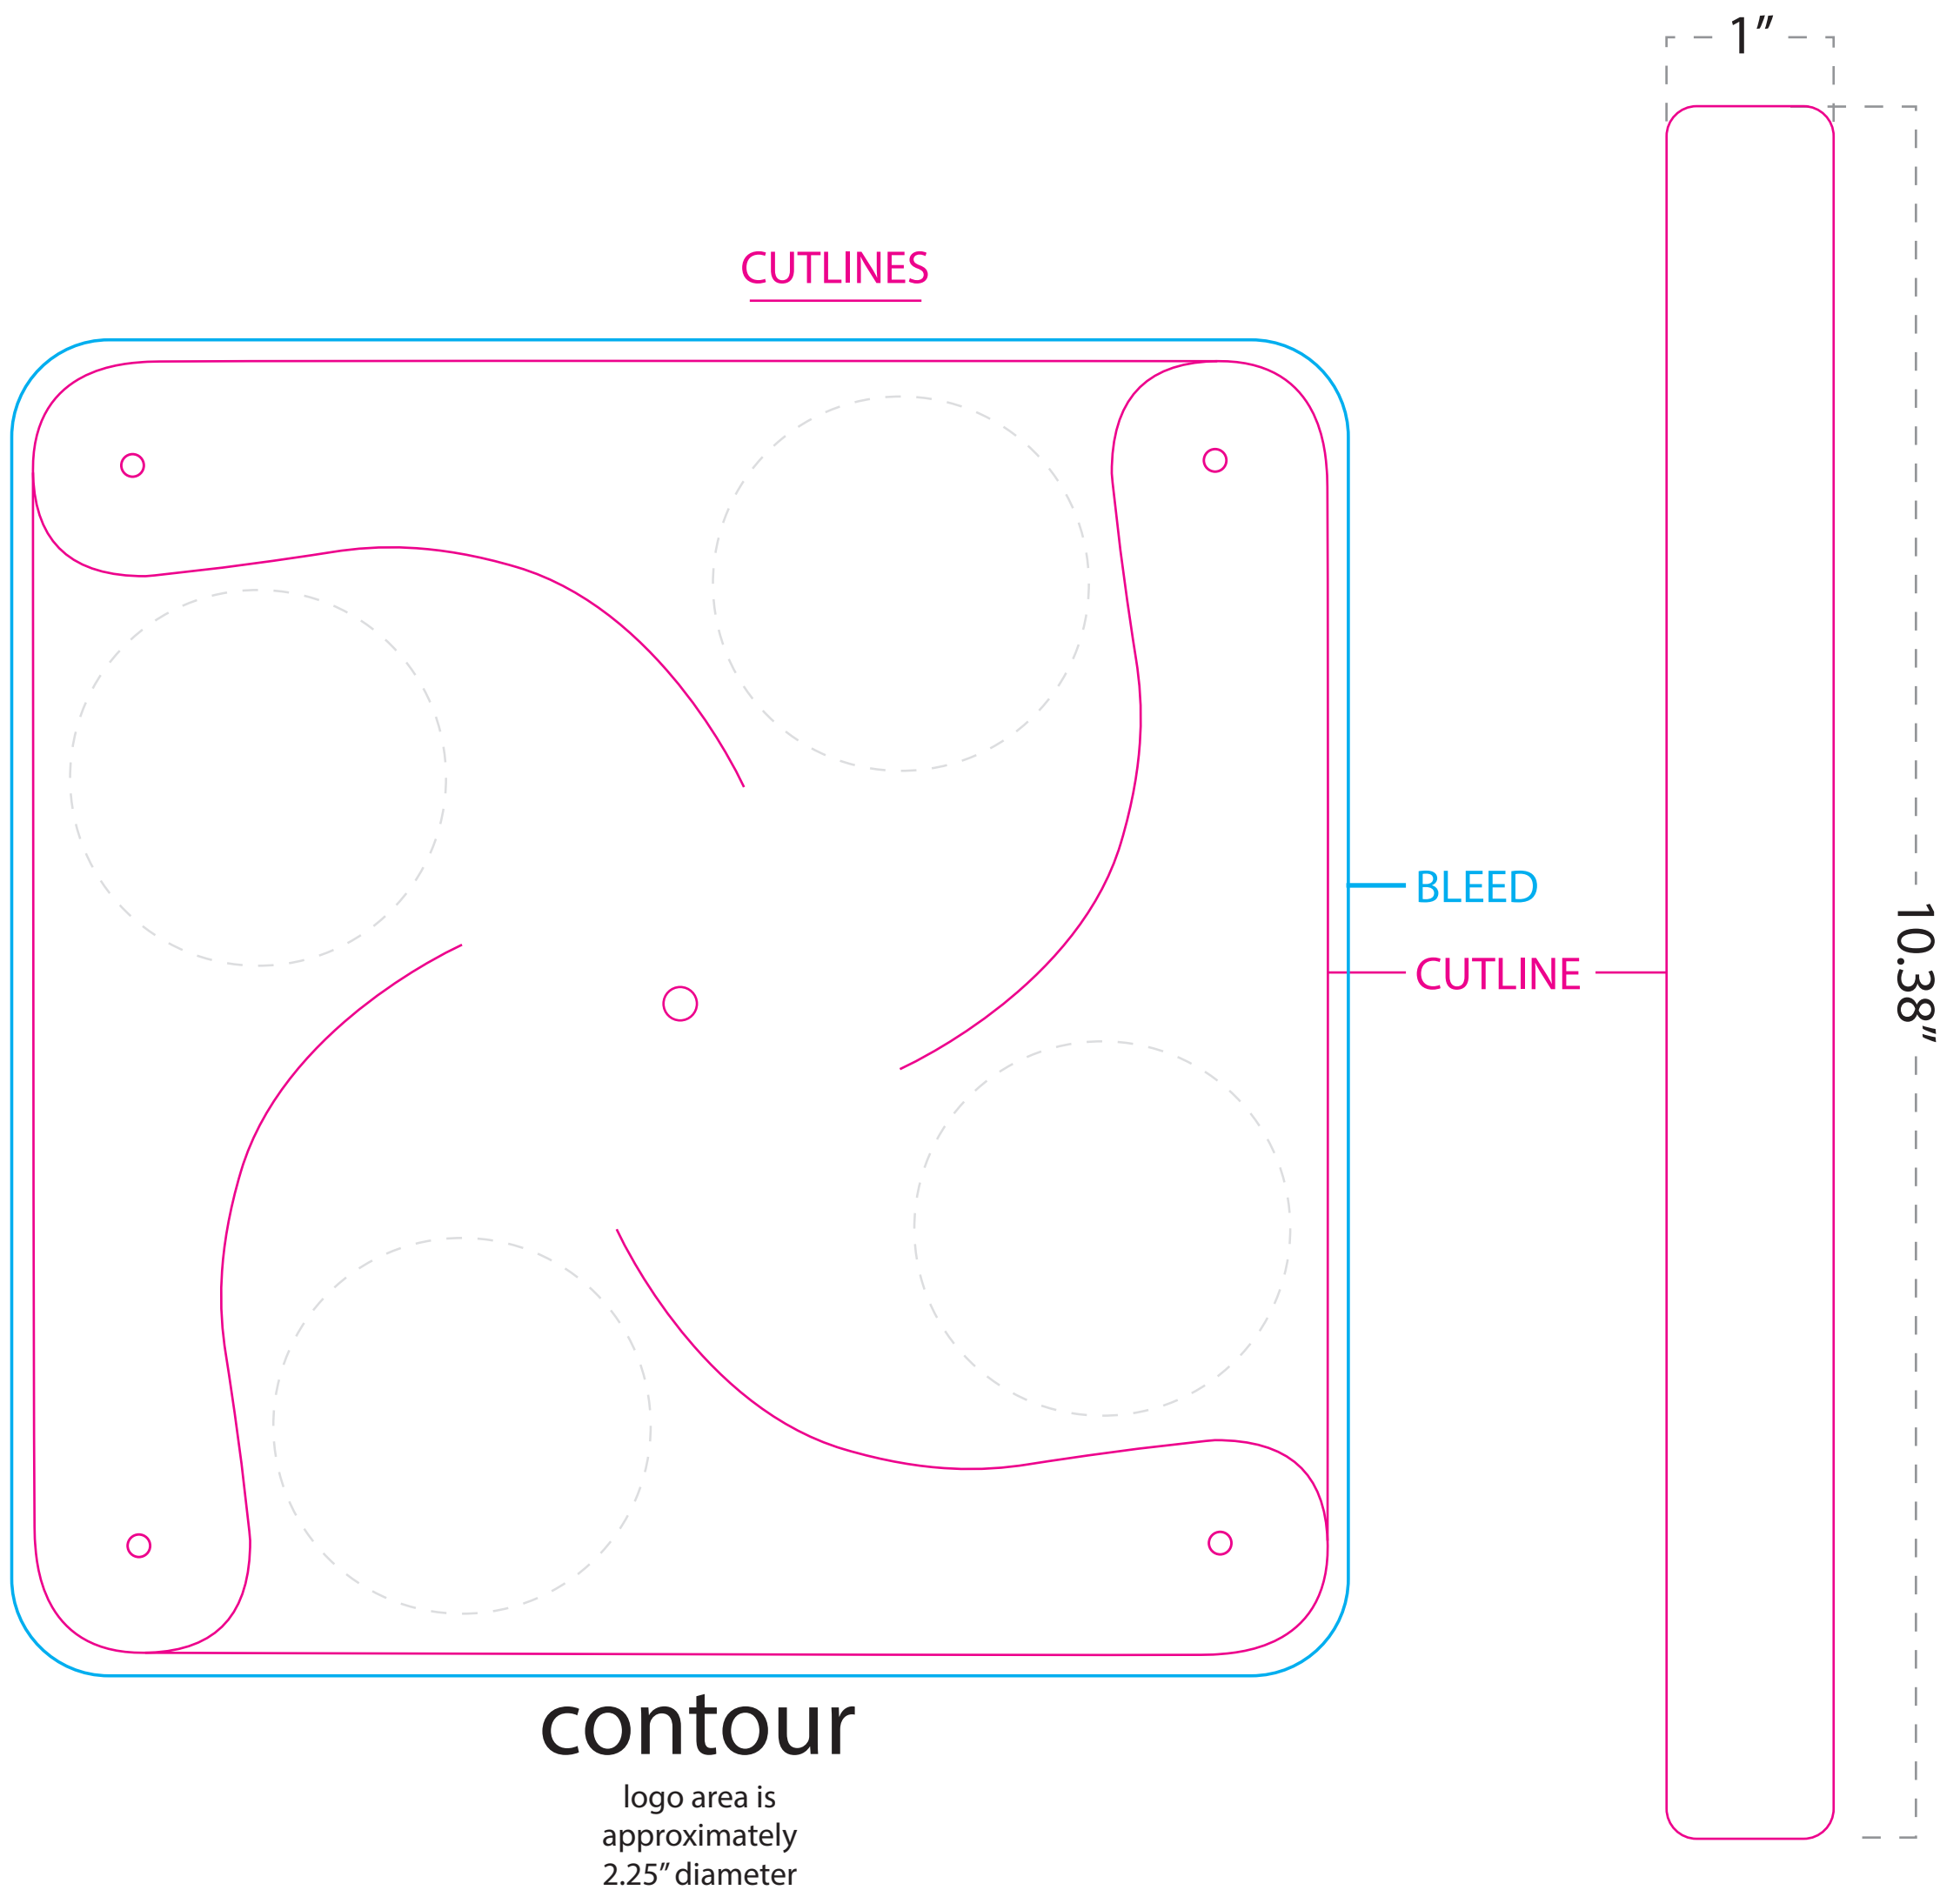

VIECO Inc. - Promotionchoice.com

Proof Sheet - 9 inch Pinwheels with 4 Leaves

Imprint Area: Full Bleed on 1 Side of entire pinwheel; Logo size on each leaf:
Approx 2.25" Diameter; Stick: 0.75" X 9.5" approx. (no bleed).

Ink Color(s):

Small detail will fill in

Handle
(actual size)

Note: Virtual Proofs are intended to be an approximate representation of what a client's logo might look like on our products. Logos and information printed on actual pieces may vary in color & size.